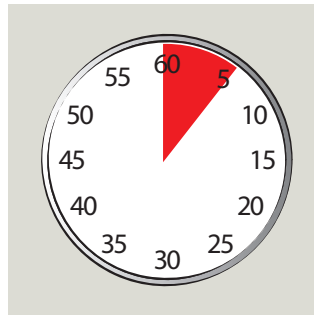

5 Leave for 5 minutes.